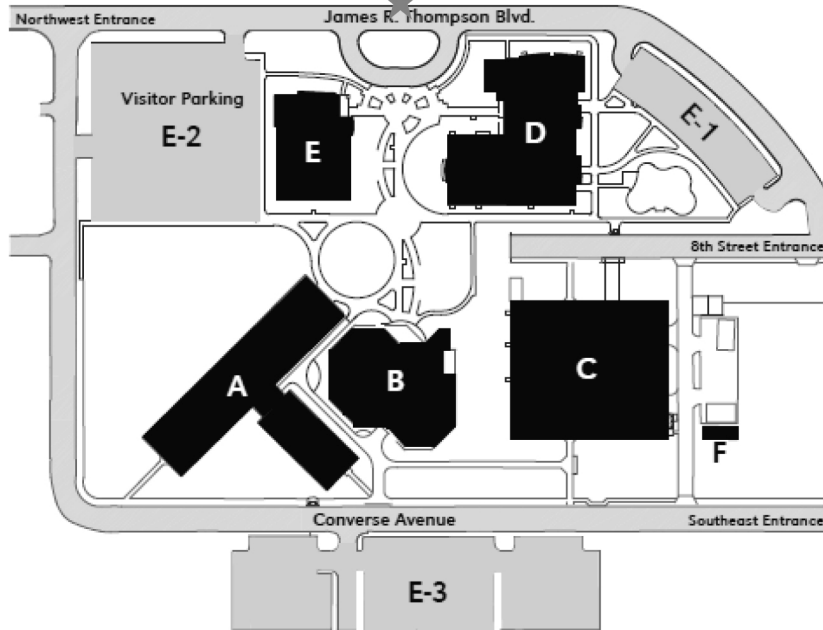

**Key to Campus**

- A - Building A
- B - Building B
- C - Building C
- D - Building D
- E - Building E
- F - Building F

**Enter Here when walking  
from the 5TH & MISSOURI  
METROLINK STATION**

**Key to Parking**

Parking Lot	Parking Lot Description
E-1	Registered Vehicles
E-2	Visitor Parking (2 hour limit)
E-3	Registered Vehicles

**Enter Here after  
exiting Metro Bus  
#2 [Cahokia]  
SOUTHBOUND at  
Stop #:12564  
S 8TH ST @  
CONVERSE AVE**